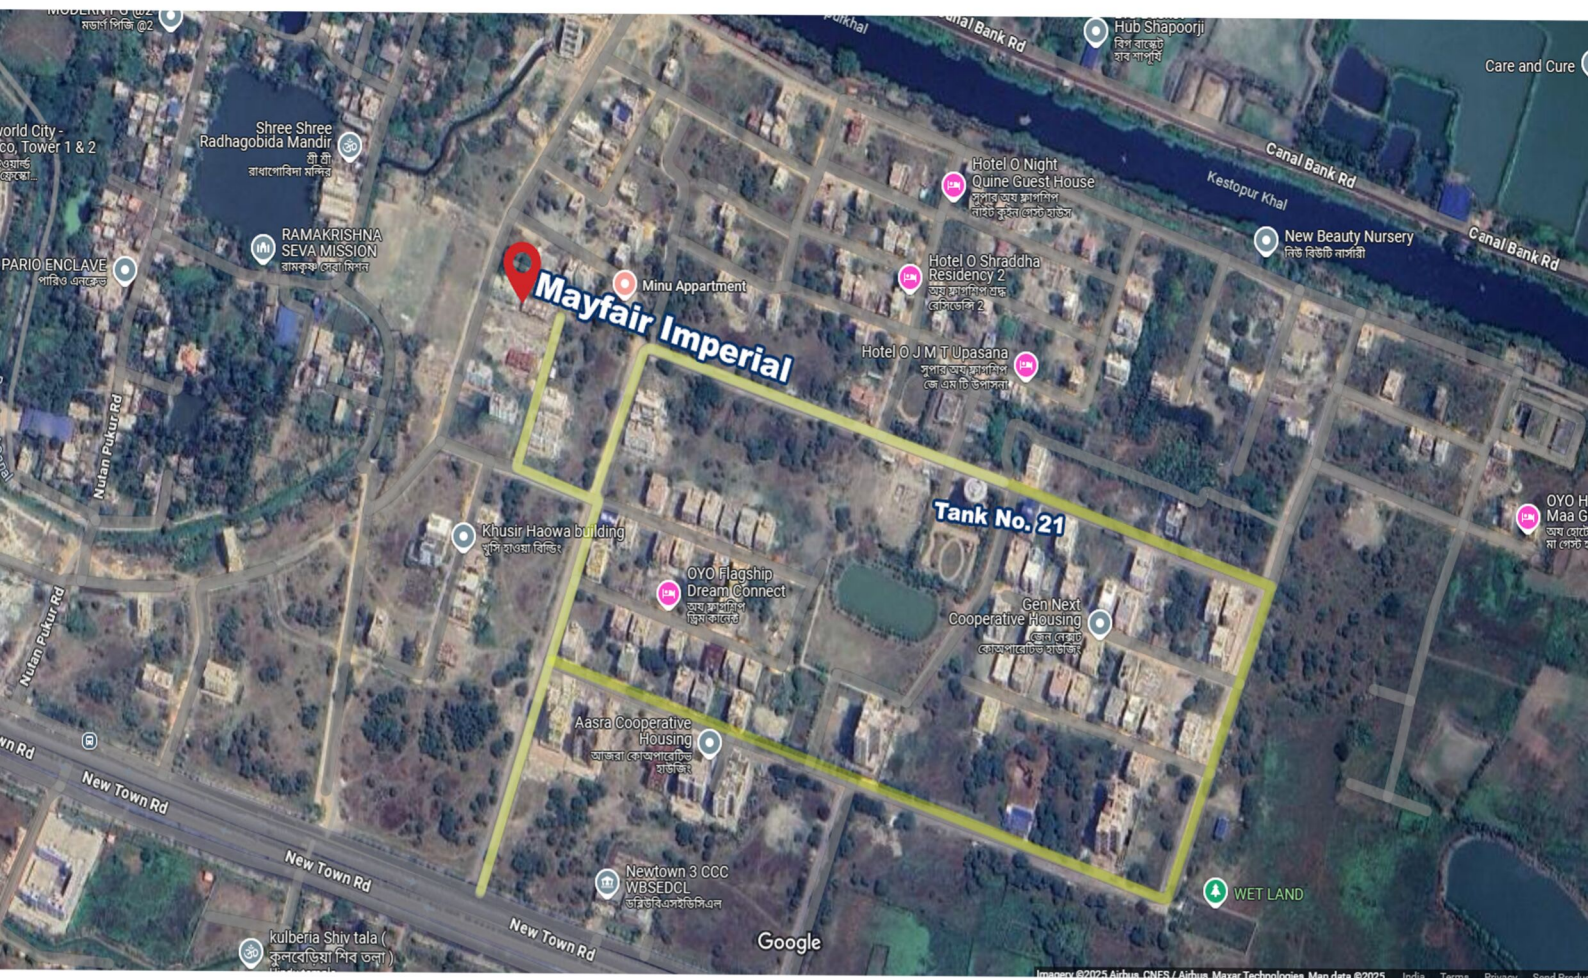

MAYFAIR IMPERIAL M/S MAYFAIR VILLA PVT LTD AT PREMISES

NO.-16-0826 PLOT NO. AA-IIIC-1109 OF ACTION AREA - IIIC

NEW TOWN, KOLKATA.OF AA-IIIC-1109

MAYFAIR IMPERIAL M/S MAYFAIR VILLA PVT LTD
AT PREMISES NO.:-16-0826 PLOT NO. AA-IIIC-1109
OF ACTION AREA - IIIC NEW TOWN, KOLKATA.

LAT - 22.56015

LONG - 88.50161

**MAYFAIR IMPERIAL M/S MAYFAIR VILLA PVT LTD
AT PREMISES NO.:-16-0826 PLOT NO. AA-IIIC-1109
OF ACTION AREA - IIIC NEW TOWN, KOLKATA.**

LAT - 22.56015

LONG - 88.50161