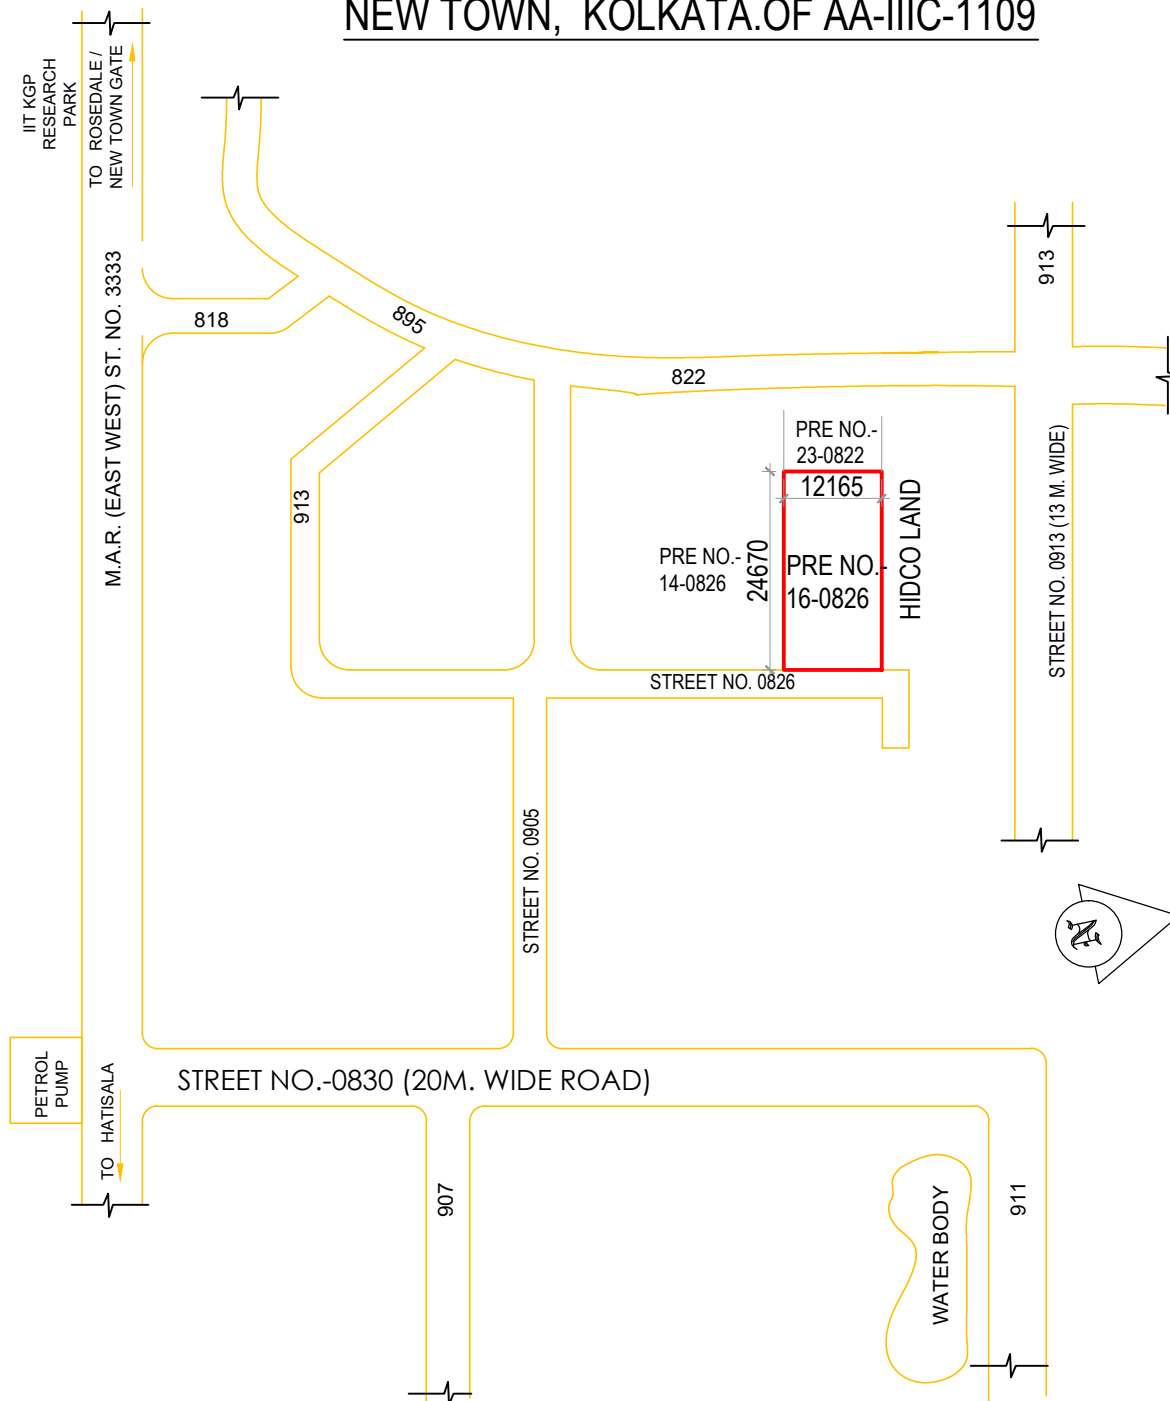

MAYFAIR IMPERIAL M/S MAYFAIR VILLA PVT LTD AT PREMISES

NO.-16-0826 PLOT NO. AA-IIIC-1109 OF ACTION AREA - IIIC

NEW TOWN, KOLKATA.OF AA-IIIC-1109

MAYFAIR IMPERIAL M/S MAYFAIR VILLA PVT LTD
AT PREMISES NO.:-16-0826 PLOT NO. AA-IIIC-1109
OF ACTION AREA - IIIC NEW TOWN, KOLKATA.

LAT - 22.56015

LONG - 88.50161

**MAYFAIR IMPERIAL M/S MAYFAIR VILLA PVT LTD
AT PREMISES NO.:-16-0826 PLOT NO. AA-IIIC-1109
OF ACTION AREA - IIIC NEW TOWN, KOLKATA.**

LAT - 22.56015

LONG - 88.50161